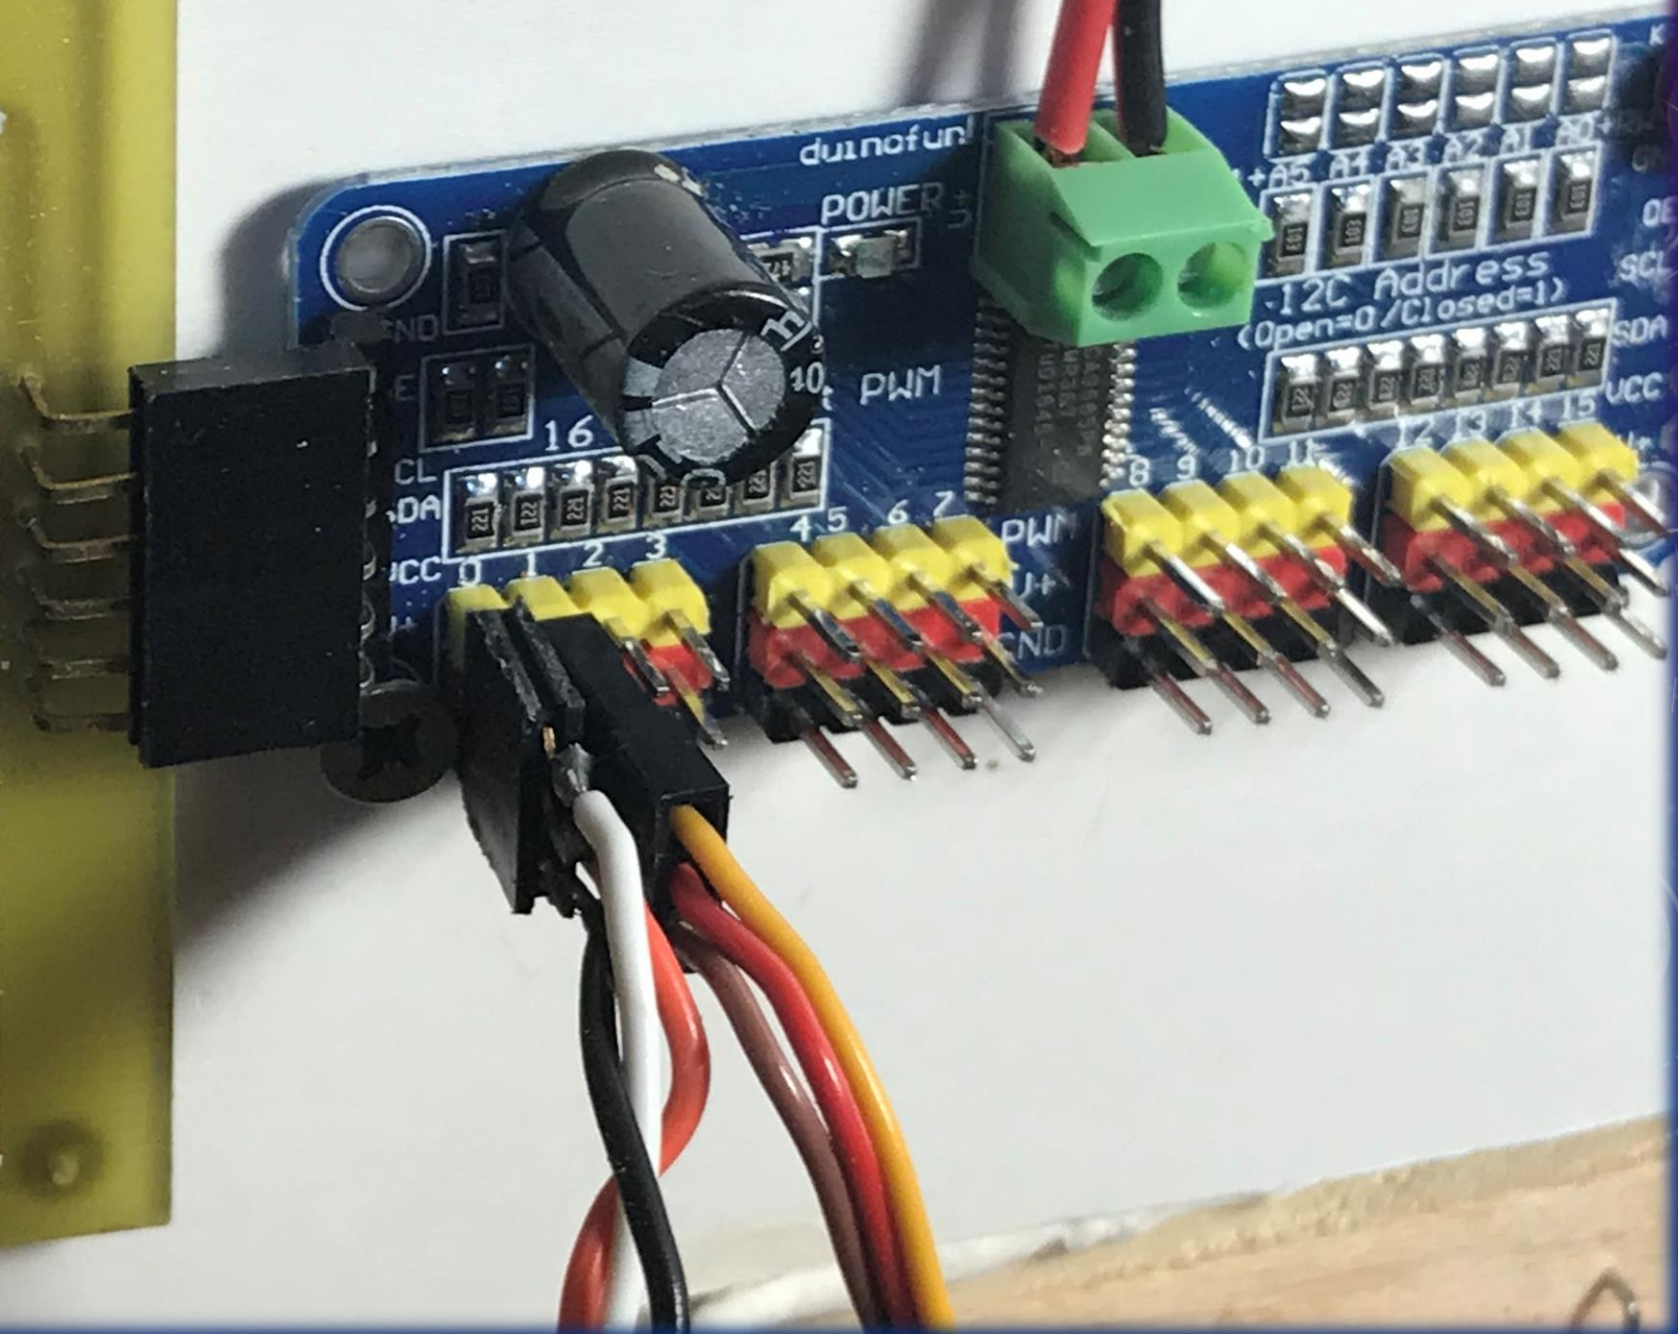

The background is a dark blue gradient with a subtle pattern of white dots. On the left side, there are several technical diagrams. A large circular scale with numerical markings from 140 to 260 is prominent. Other diagrams include concentric circles, dashed lines, and arrows, suggesting a technical or scientific theme.

# ARDUINO PRÀCTIC

PONÈNCIA D'ENRIC ROCA AMB FOTOS DE MUNTATGE

The background features a dark blue gradient with a starry pattern. On the left side, there are several technical diagrams. A prominent one is a circular scale with markings from 140 to 260. Other diagrams include concentric circles, dashed lines, and arrows, suggesting a technical or scientific theme.