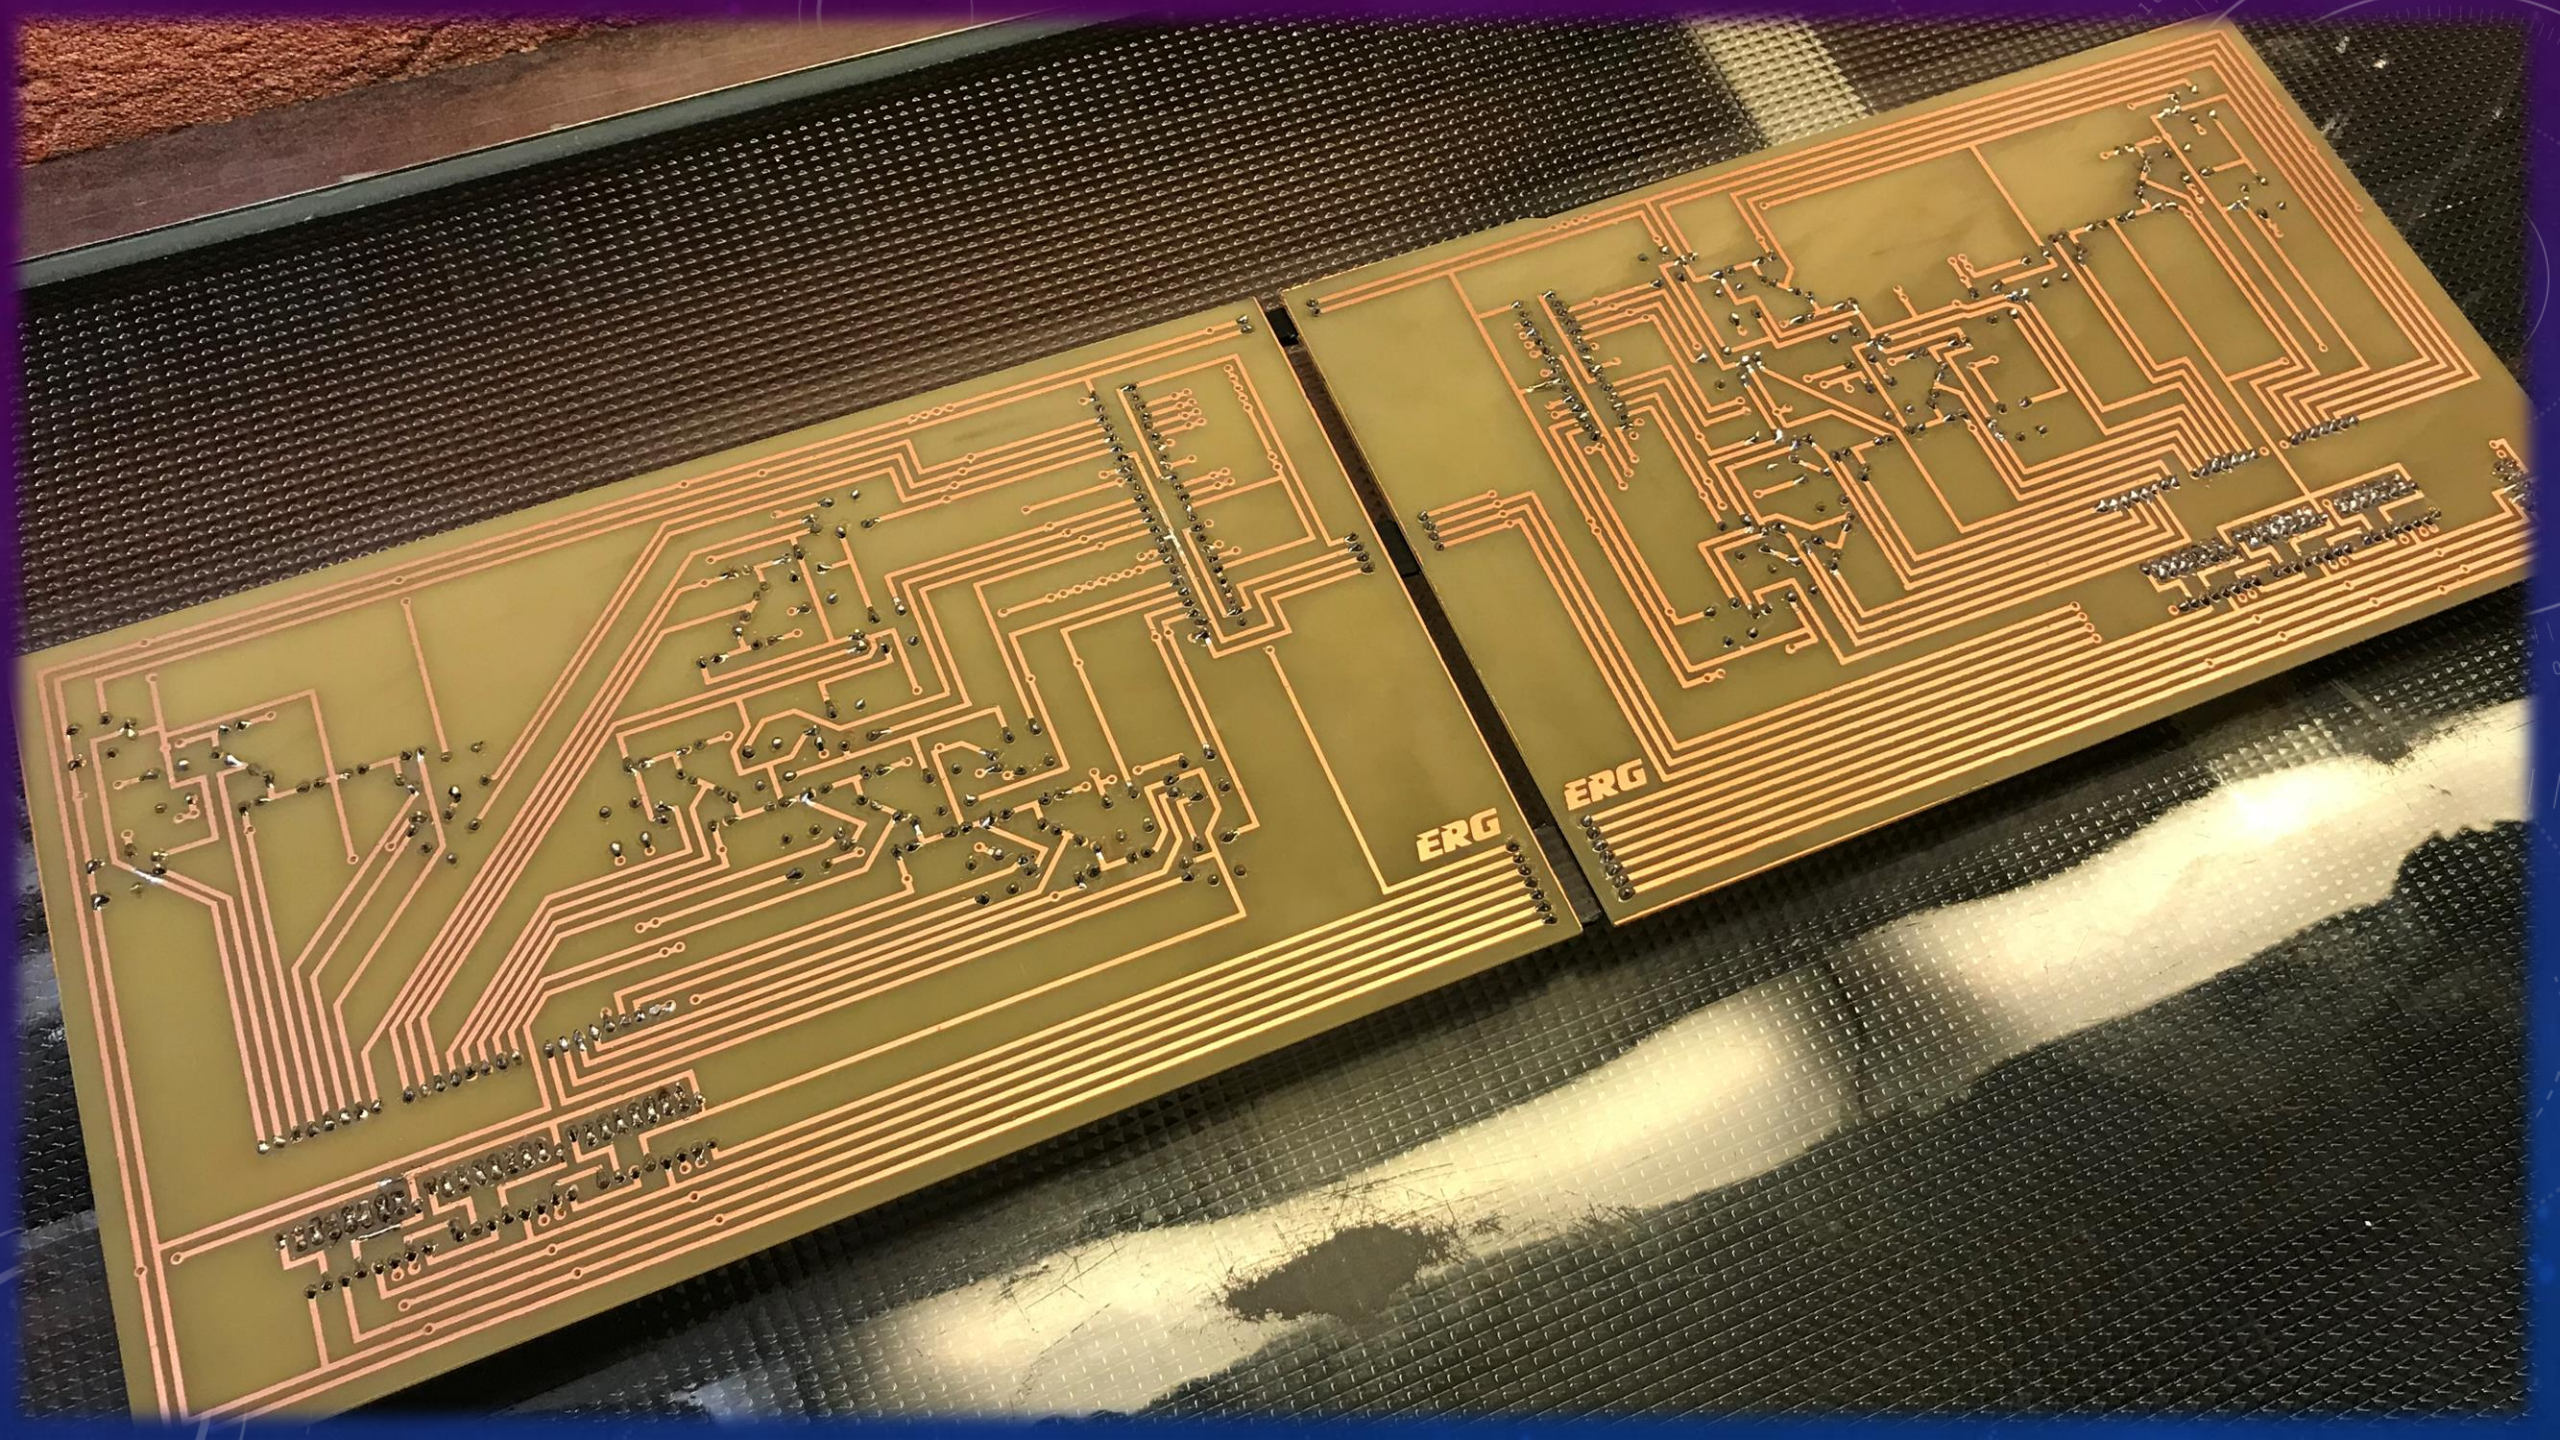

The background is a dark blue gradient with a subtle pattern of white dots. On the left side, there are several technical diagrams. A large circular scale with numerical markings from 140 to 260 is prominent. Other diagrams include concentric circles, dashed lines, and arrows, suggesting a technical or scientific theme.

# ARDUINO PRÀCTIC

PONÈNCIA D'ENRIC ROCA AMB FOTOS DE MUNTATGE

The background features a dark blue gradient with a starry pattern. On the left side, there are several technical diagrams. A prominent one is a circular scale with markings from 140 to 260. Other diagrams include concentric circles, dashed lines, and arrows, suggesting a technical or scientific theme.