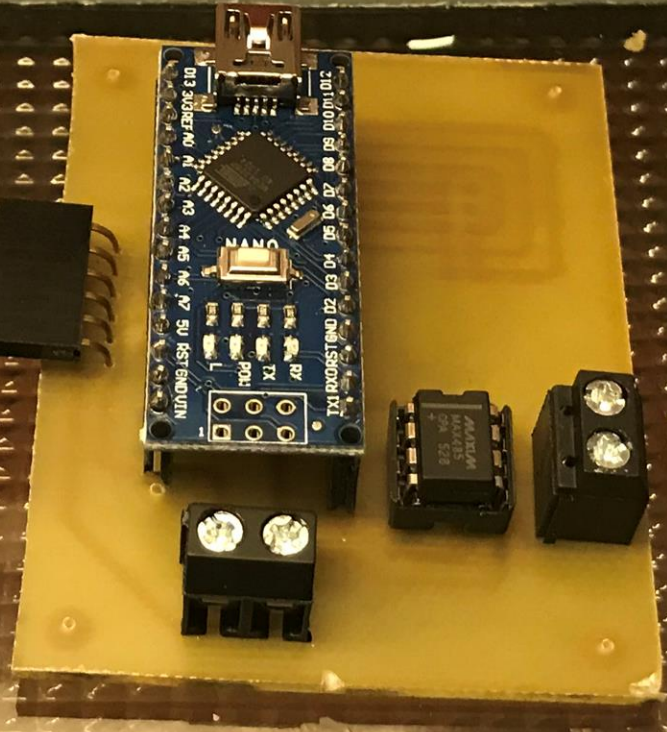

The background is a dark blue gradient with a subtle pattern of white dots. On the left side, there are several technical diagrams. A large circular scale with numerical markings from 140 to 260 is prominent. Other diagrams include concentric circles, dashed lines, and arrows, suggesting a technical or scientific theme.

# ARDUINO PRÀCTIC

PONÈNCIA D'ENRIC ROCA AMB FOTOS DE MUNTATGE

The background features a dark blue gradient with a starry pattern. On the left side, there are several technical diagrams. A prominent one is a circular scale with markings from 140 to 260. Other diagrams include concentric circles, dashed lines, and arrows, suggesting a technical or scientific theme.