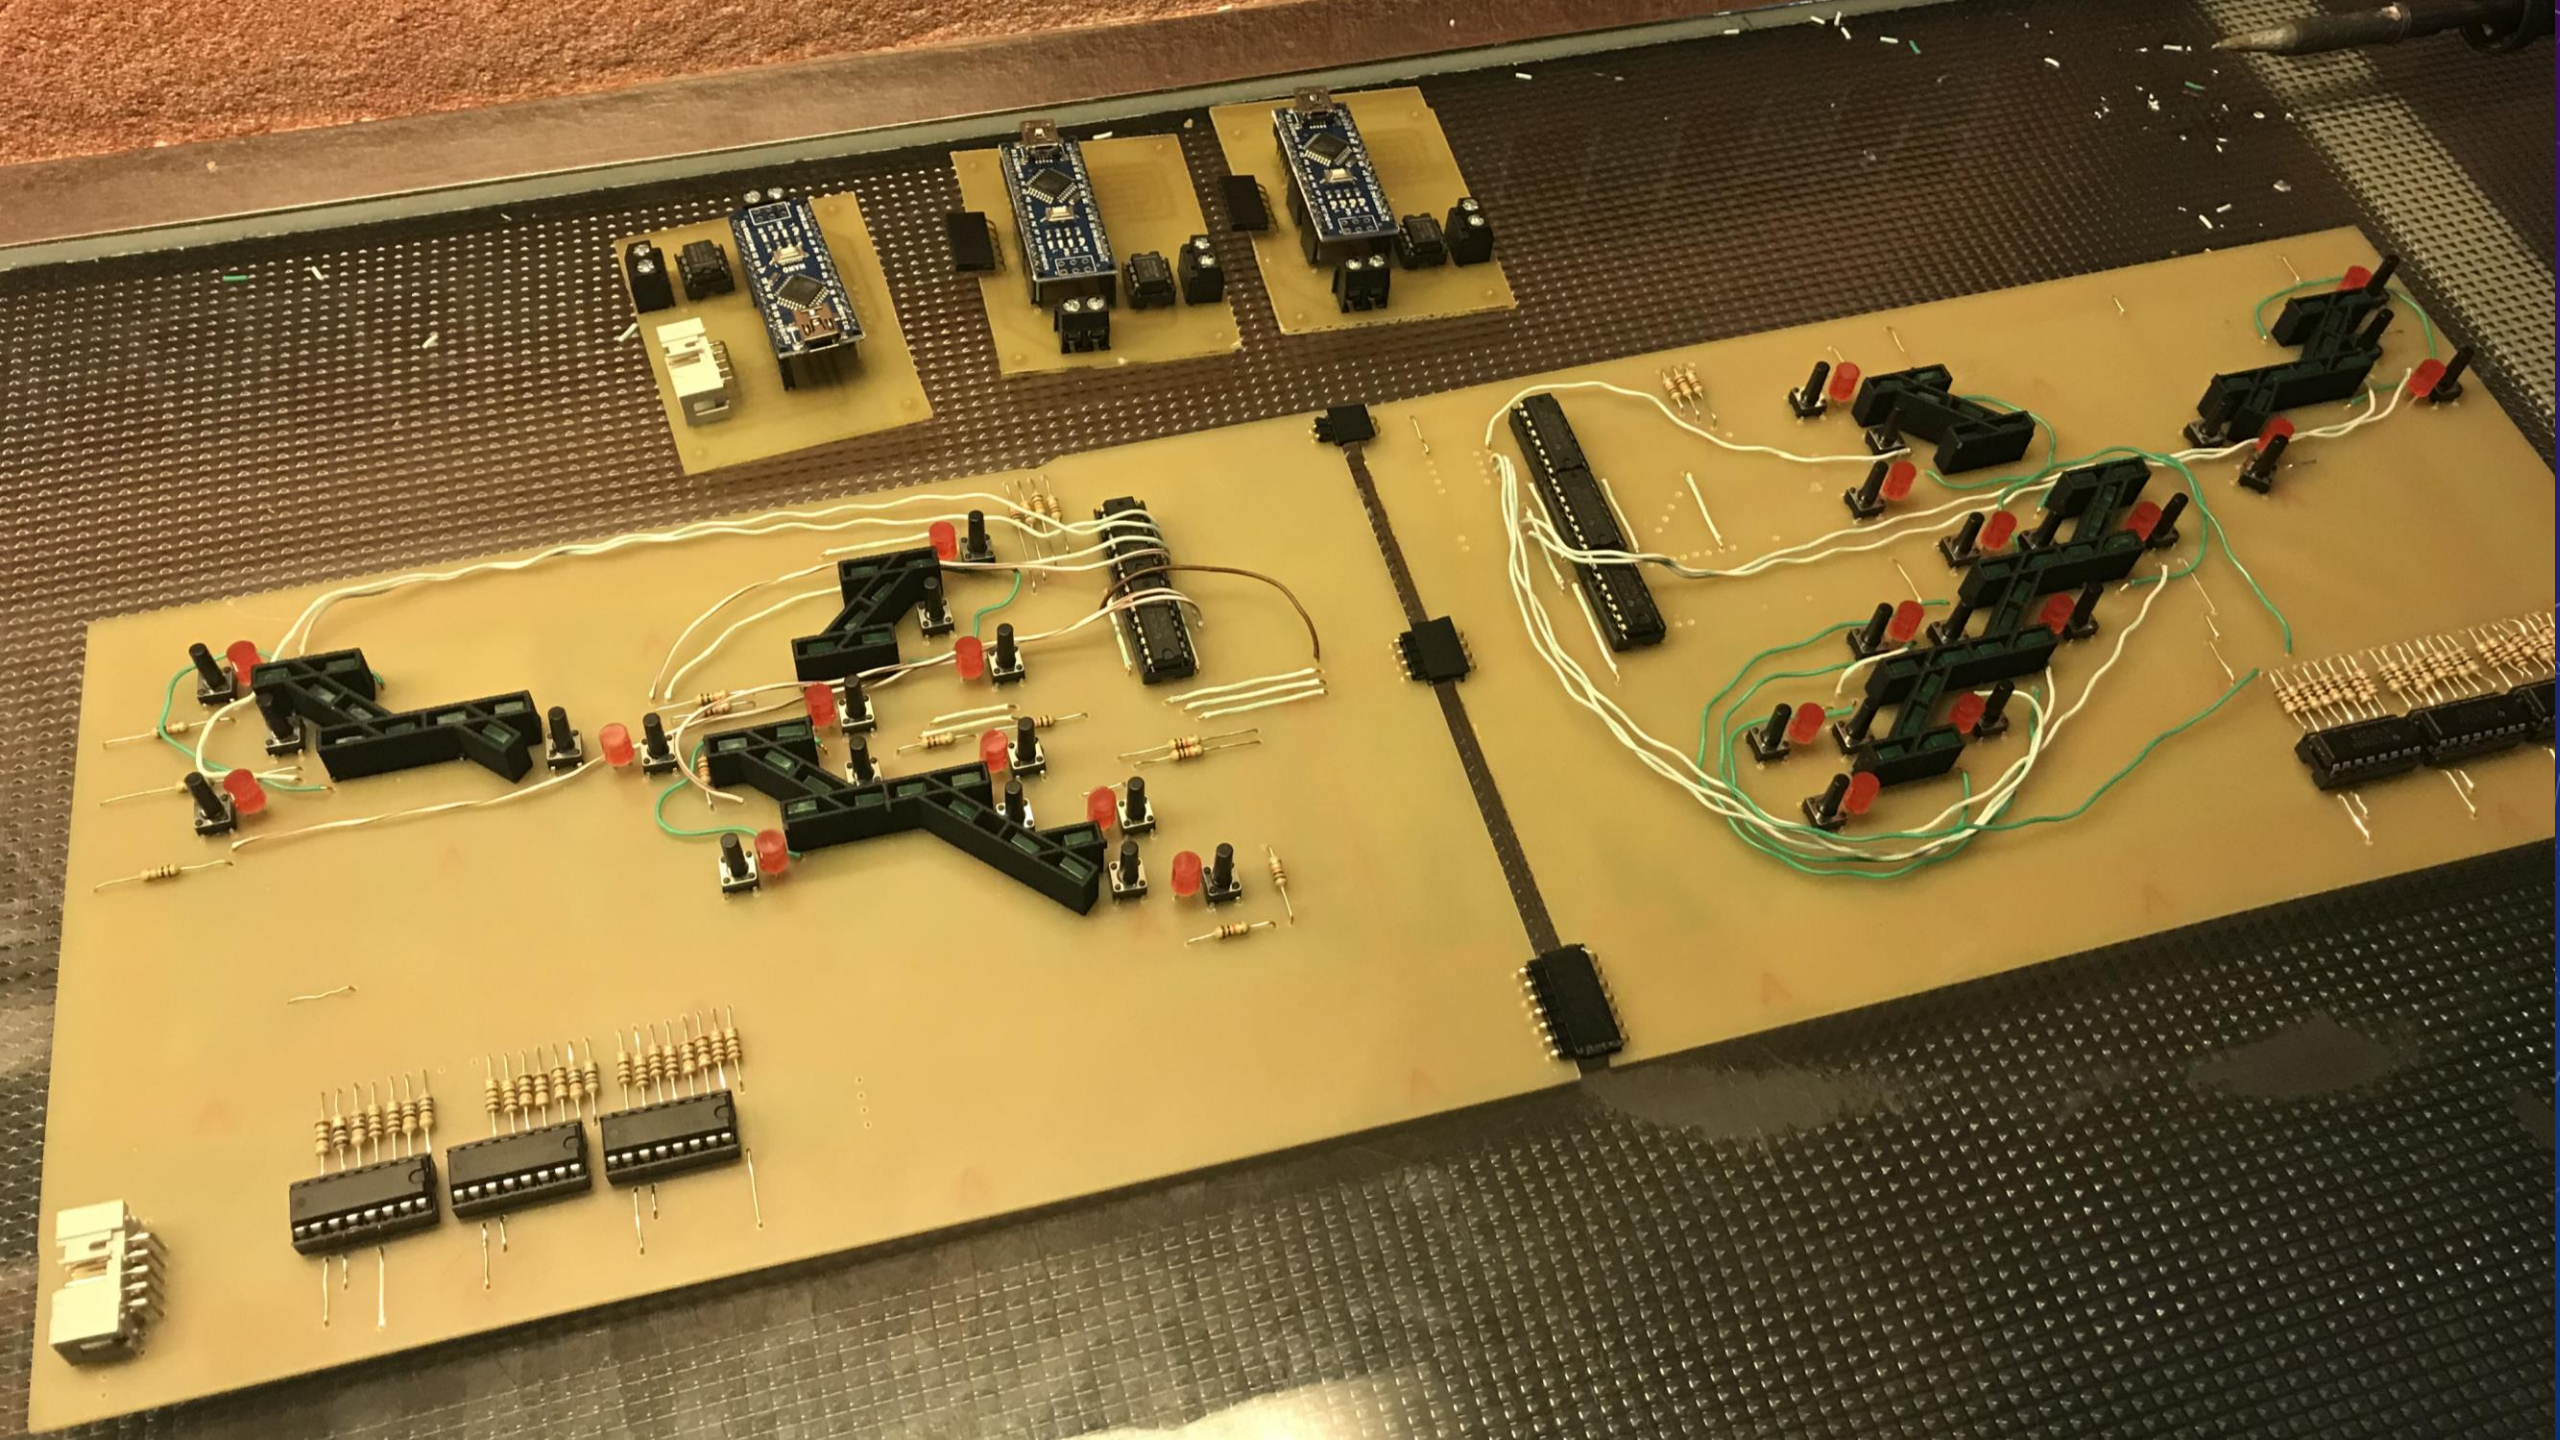

The background is a dark blue gradient with a subtle pattern of white dots. On the left side, there are several technical diagrams. A large circular scale with numerical markings from 140 to 260 is prominent. Other diagrams include concentric circles, dashed lines, and arrows, suggesting a technical or scientific theme.

# ARDUINO PRÀCTIC

PONÈNCIA D'ENRIC ROCA AMB FOTOS DE MUNTATGE

The background features a dark blue gradient with a starry pattern. On the left side, there are several technical diagrams. A prominent one is a circular scale with markings from 140 to 260. Other diagrams include concentric circles, dashed lines, and arrows, suggesting a technical or scientific theme.