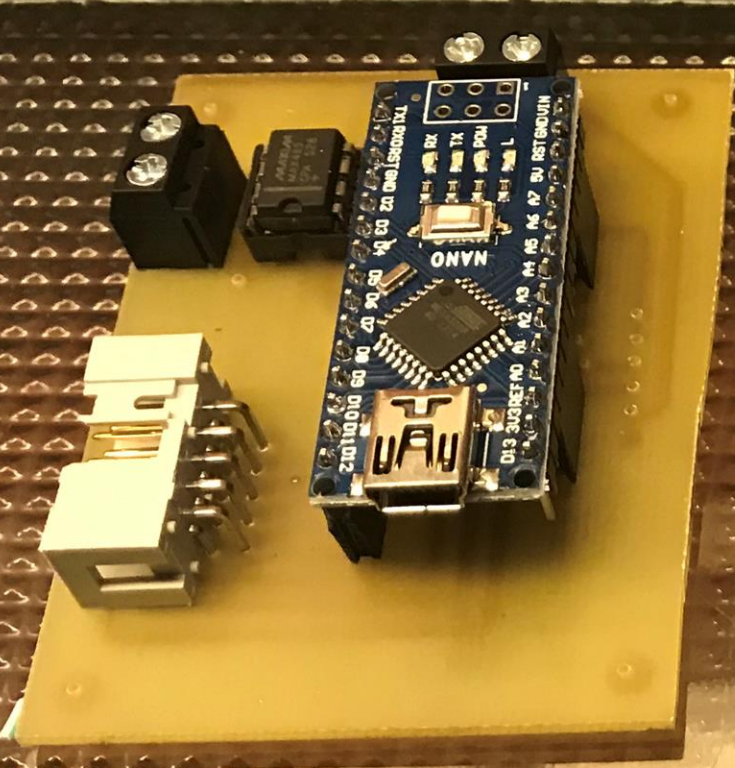

The background is a dark blue gradient with a subtle pattern of white dots. On the left side, there are several technical diagrams. A large circular scale with numerical markings from 140 to 260 is prominent. Other diagrams include concentric circles, dashed lines, and arrows, suggesting a technical or scientific theme.

# ARDUINO PRÀCTIC

PONÈNCIA D'ENRIC ROCA AMB FOTOS DE MUNTATGE

The background features a dark blue gradient with a starry pattern. On the left side, there are several technical diagrams. A prominent one is a circular scale with markings from 140 to 260. Other diagrams include concentric circles, dashed lines, and arrows, suggesting a technical or scientific theme.