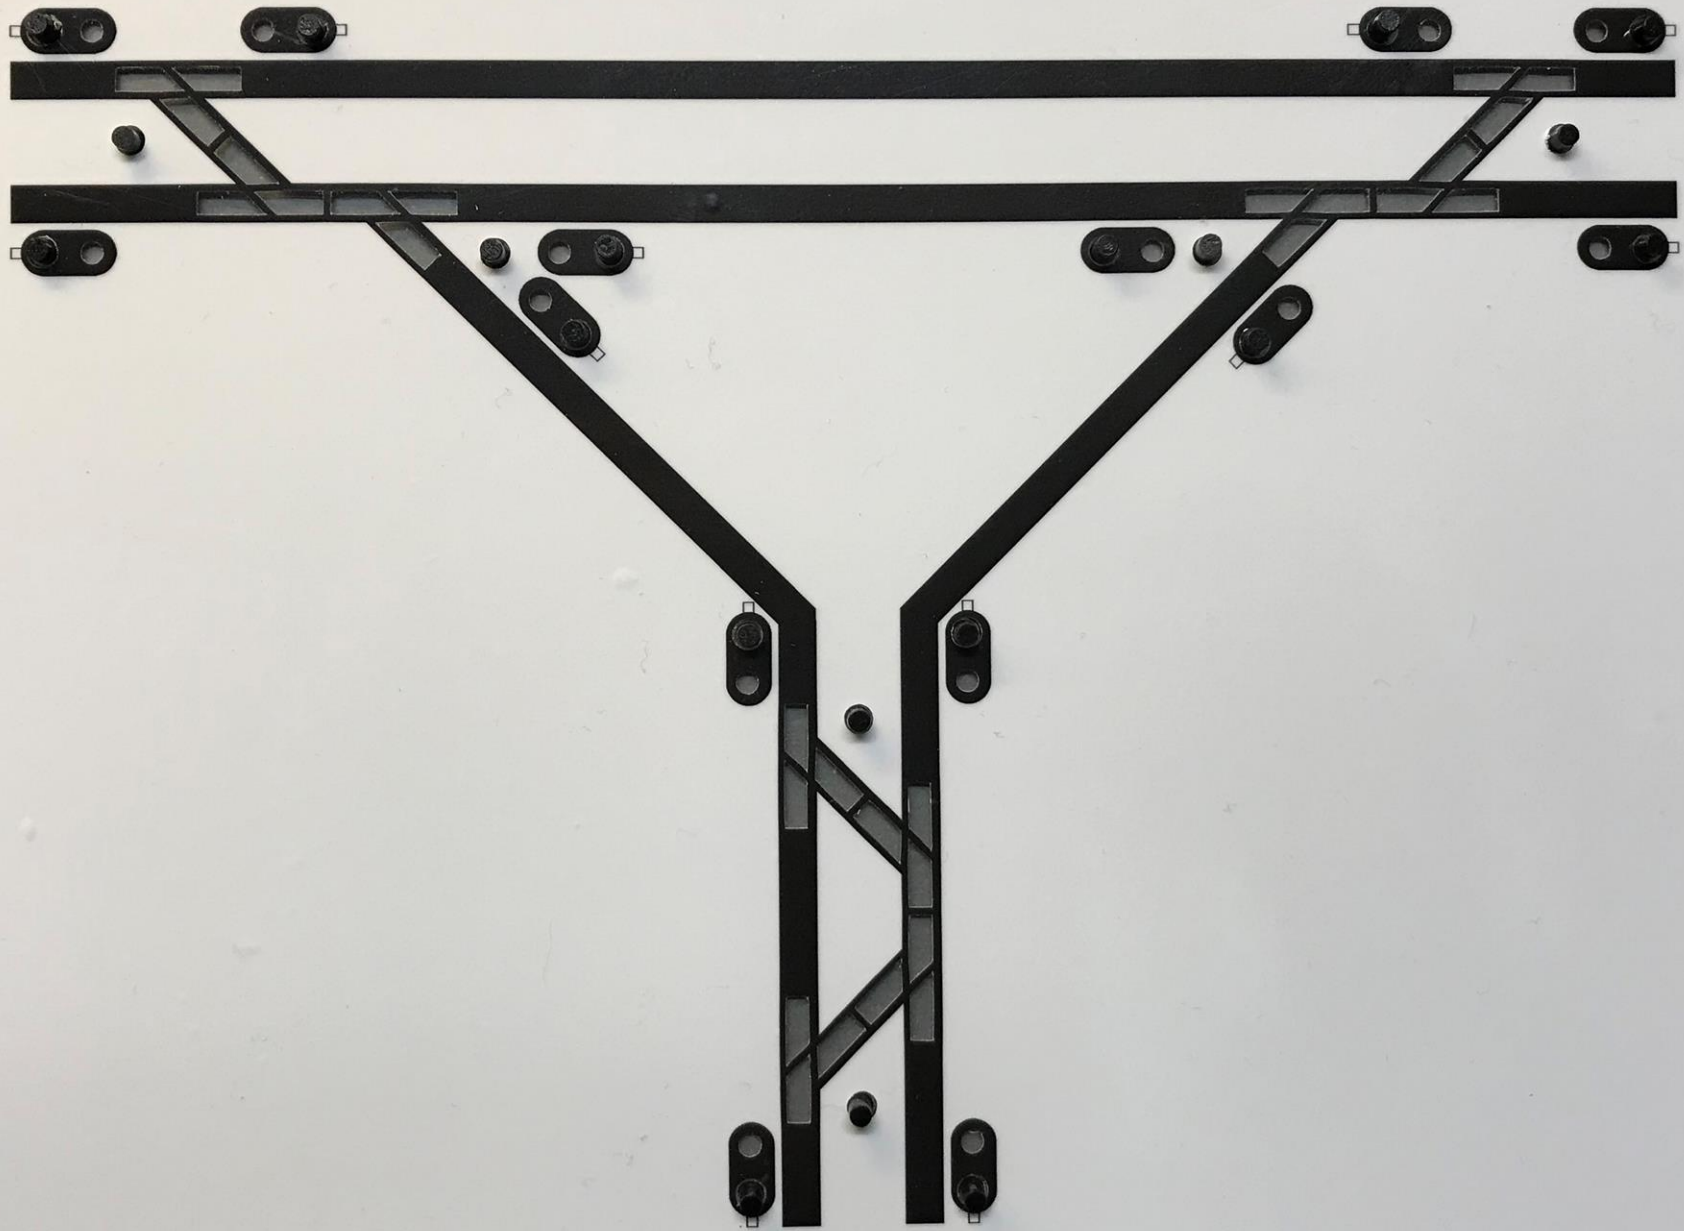

The background is a dark blue gradient with a subtle pattern of white dots. On the left side, there are several technical diagrams. A large circular scale with numerical markings from 140 to 260 is prominent. Other diagrams include concentric circles, dashed lines, and arrows, suggesting a technical or scientific theme.

# ARDUINO PRÀCTIC

PONÈNCIA D'ENRIC ROCA AMB FOTOS DE MUNTATGE

The background features a dark blue gradient with a starry pattern. On the left side, there are several technical diagrams. A prominent one is a circular scale with markings from 140 to 260. Other diagrams include concentric circles, dashed lines, and arrows, suggesting a technical or scientific theme.