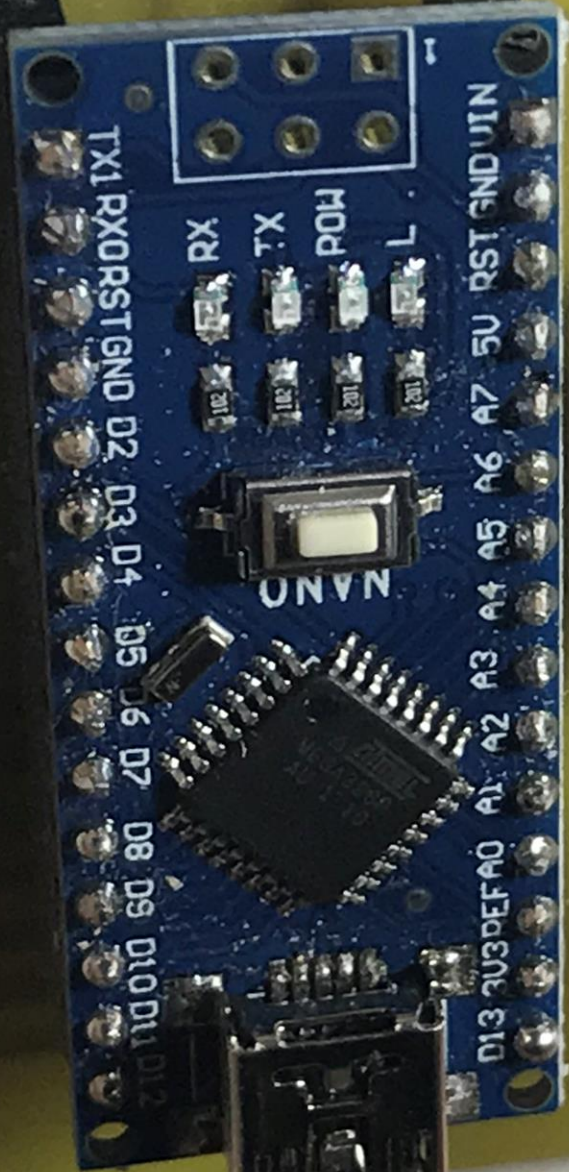

The background is a dark blue gradient with a subtle pattern of white dots. On the left side, there are several technical diagrams. A large circular scale with numerical markings from 140 to 260 is prominent. Other diagrams include concentric circles, dashed lines, and arrows, suggesting a technical or scientific theme.

# ARDUINO PRÀCTIC

PONÈNCIA D'ENRIC ROCA AMB FOTOS DE MUNTATGE

The background features a dark blue gradient with a starry pattern. On the left side, there are several technical diagrams. A prominent one is a circular scale with markings from 140 to 260. Other diagrams include concentric circles, dashed lines, and arrows, suggesting a technical or scientific theme.