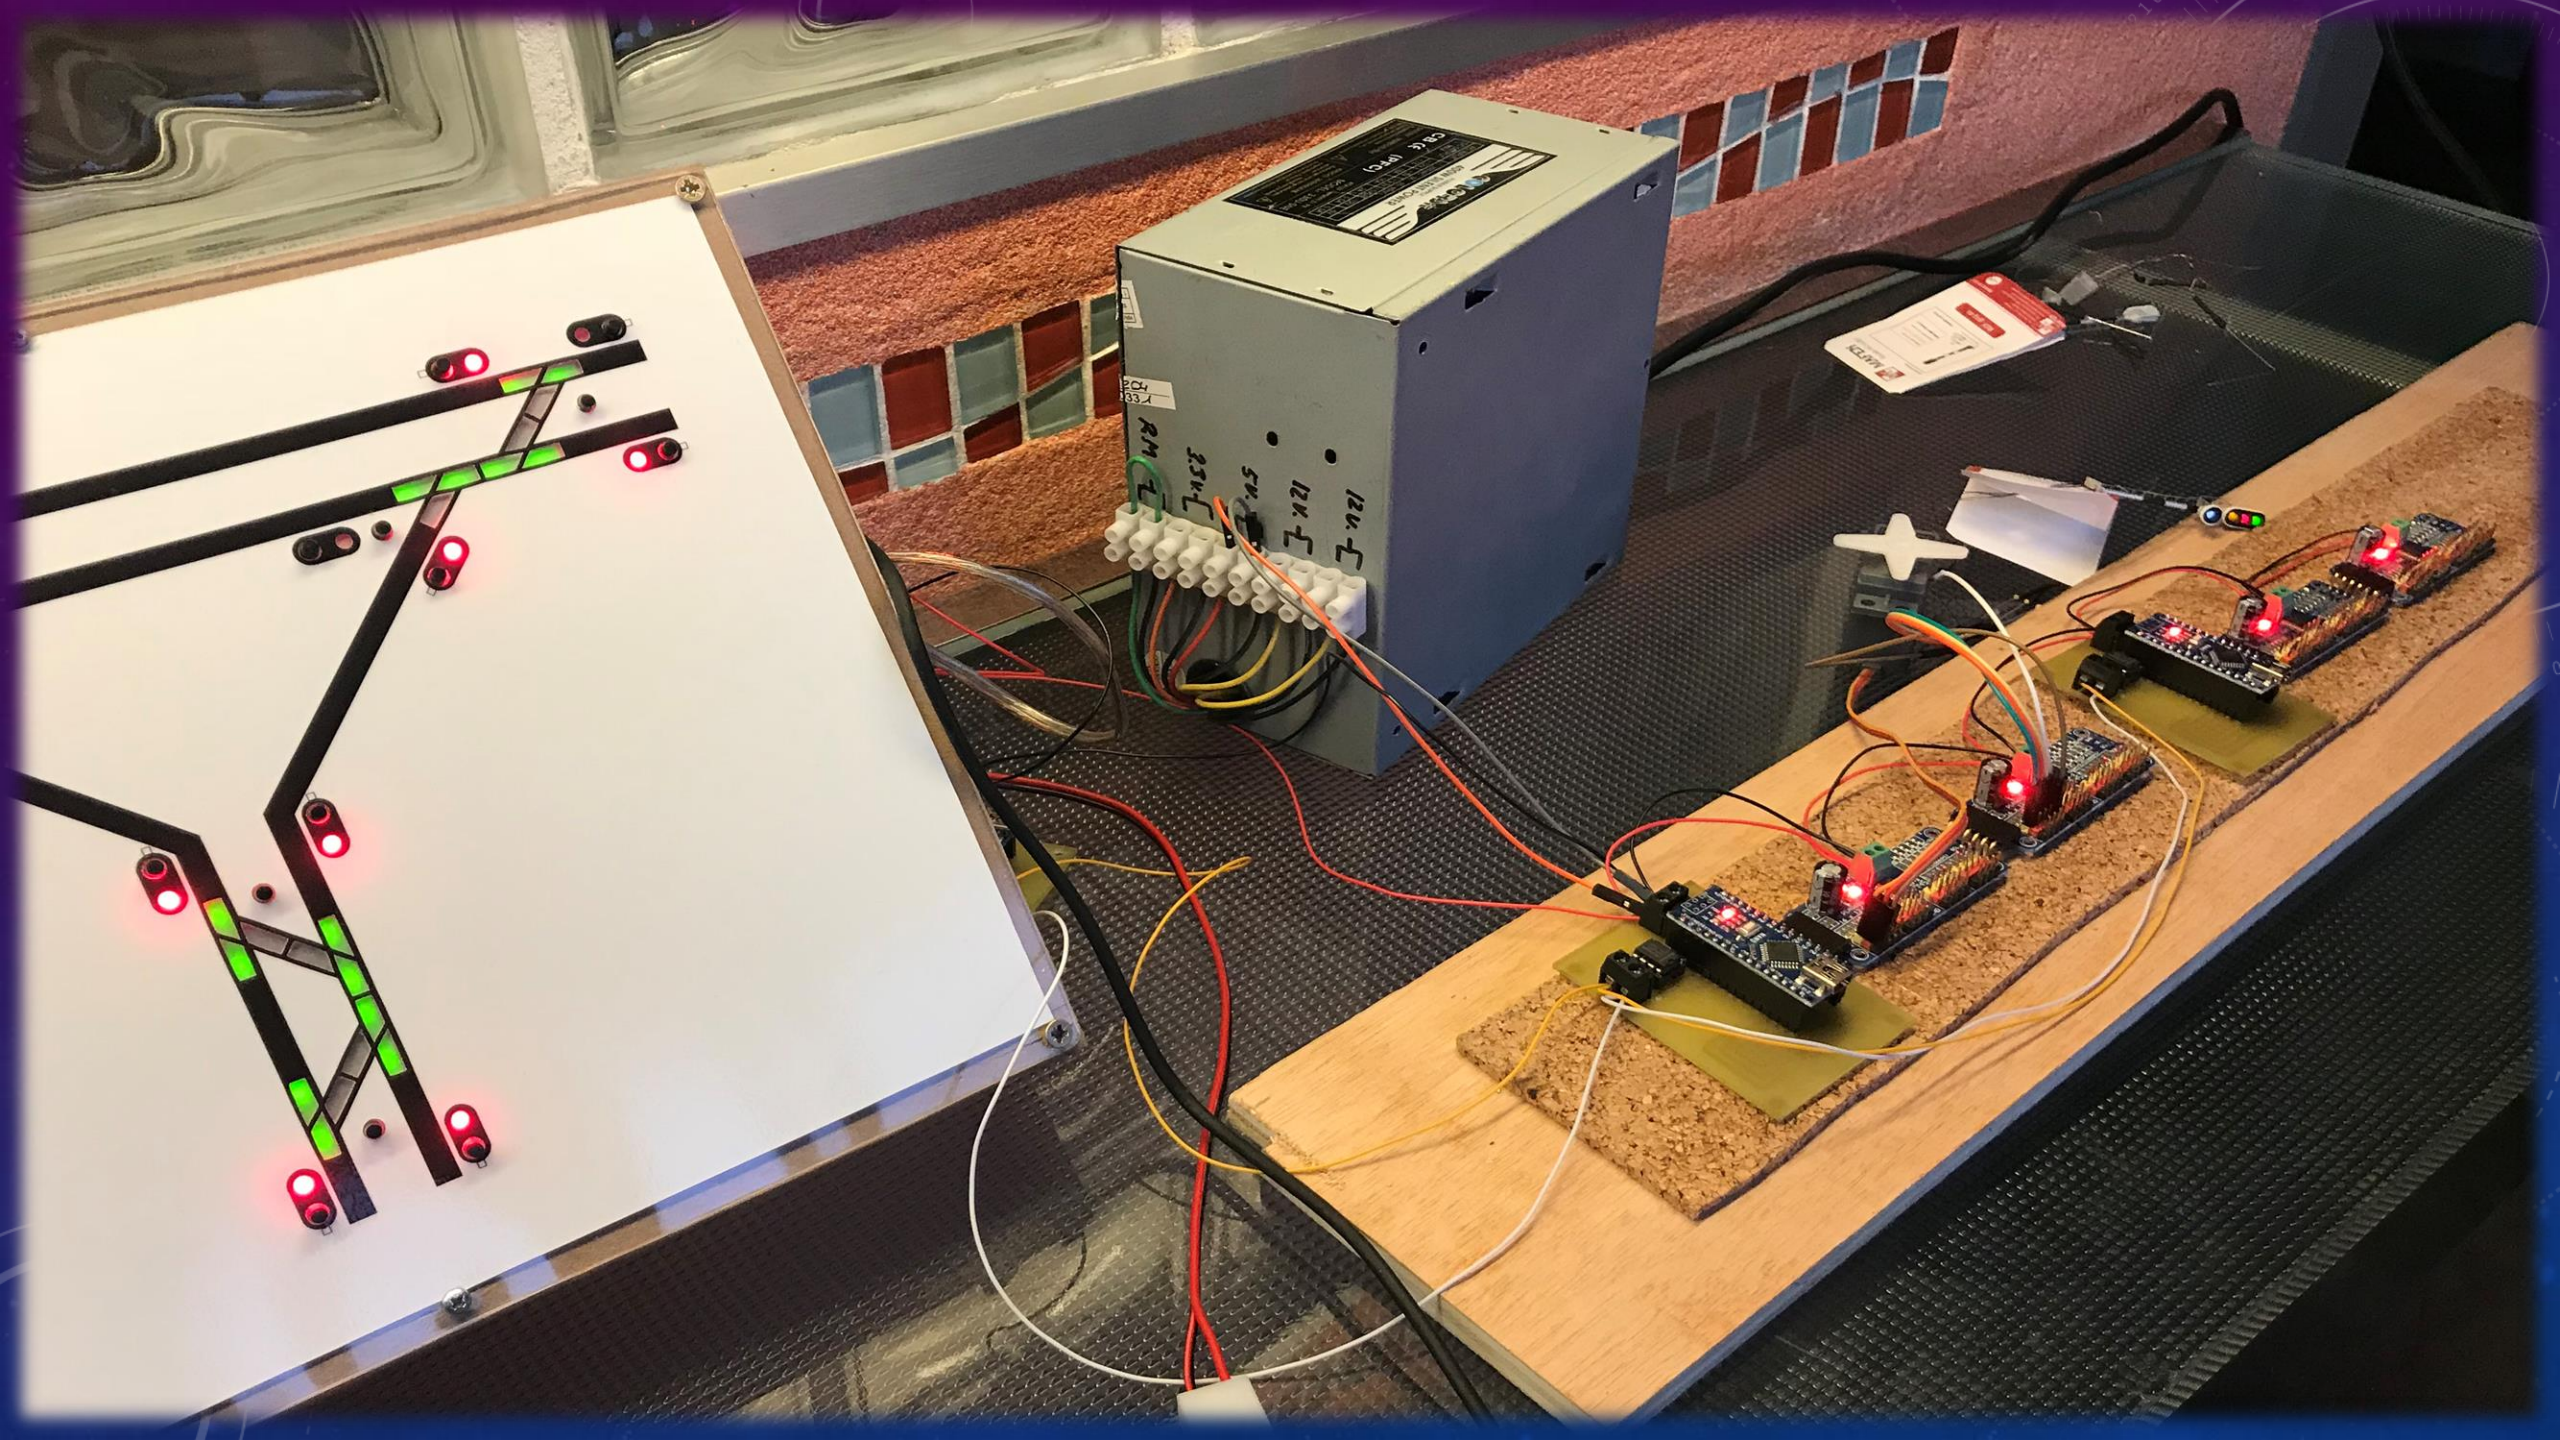

The background is a dark blue gradient with a subtle pattern of white dots. On the left side, there are several technical diagrams. A large circular scale with numerical markings from 140 to 260 is prominent. Other diagrams include concentric circles, dashed lines, and arrows, suggesting a technical or scientific theme.

# ARDUINO PRÀCTIC

PONÈNCIA D'ENRIC ROCA AMB FOTOS DE MUNTATGE

The background features a dark blue gradient with a starry pattern. On the left side, there are several technical diagrams. A prominent one is a circular scale with markings from 140 to 260. Other diagrams include concentric circles, dashed lines, and arrows, suggesting a technical or scientific theme.