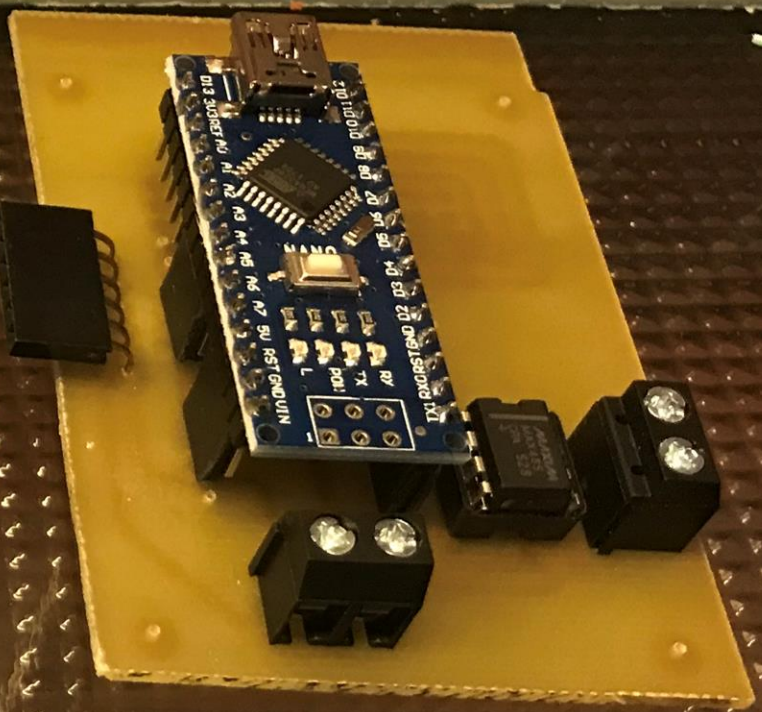

The background is a dark blue gradient with a subtle pattern of white dots. On the left side, there are several technical diagrams. A large circular scale with numerical markings from 140 to 260 is prominent. Other diagrams include concentric circles, dashed lines, and arrows, suggesting a technical or scientific theme.

# ARDUINO PRÀCTIC

PONÈNCIA D'ENRIC ROCA AMB FOTOS DE MUNTATGE

The background features a dark blue gradient with a starry pattern. On the left side, there are several technical diagrams. A prominent one is a circular scale with markings from 140 to 260. Other diagrams include concentric circles, dashed lines, and arrows, suggesting a technical or scientific theme.